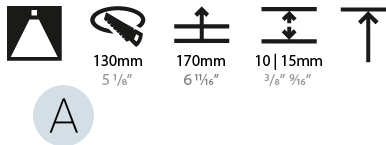

RATINGS AND CERTIFICATIONS

Certified By: Certified for North American Standards
IP rating: IP20