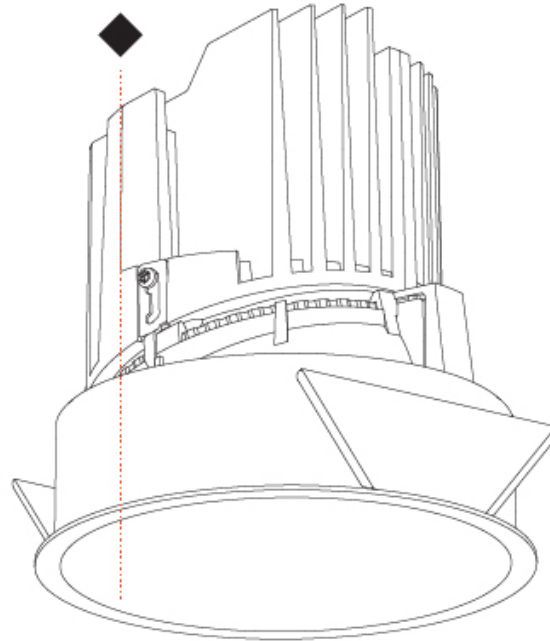

BIONIQ ROUND DEEP RECESSED

A35278-

PROJECT

TYPE

SPECIFIER

QUANTITY

DATE