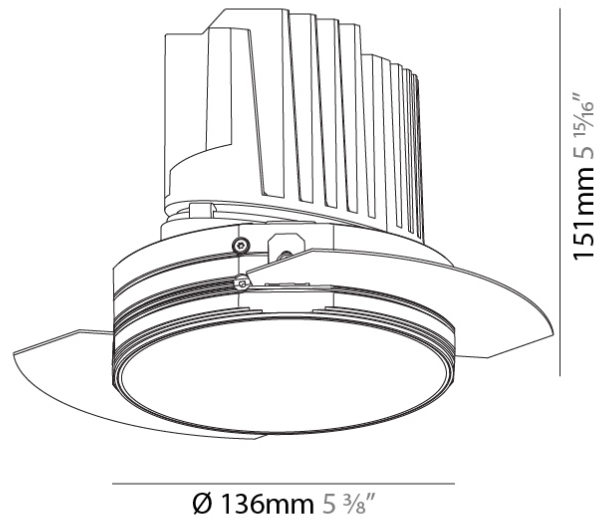

ELECTRICAL

Lamp Type: LED (Zhaga Standard)
Input Wattage (W): 13.2 / 16.5
Total Output Wattage (W): 12.1 / 14.7
Dimming: Tri-Mode (Non-Dimming and Phase Dimming (120Vac only) and 0-10V Dimming)
Driver Included: No
Driver Location: Recessed Housing
Driver Type: Constant Current - Universal
Driver Class: Class 2
Housing: See components
Input Voltage (V): 120 - 277
Constant Current (MA): 350

LED

Number of LEDs: 1
Color Temperature (°K): 2700 / 3000 / 3500 / 4000
Max. Delivered Lumen (lm): 814 / 877 / 911 / 930
Nominal Lumen (lm): 1246 / 1342 / 1396 / 1424
CRI: >90 CRI
Efficiency (%): 90.5
Lamp Life (hrs): 50000
Upon Request: RGB-W Tunable White Special Color Temperature Special LED

OPTICAL

Reflector°: 10
Optic°: Lens Pack - No Lens / Linear Spread Lens / Honeycomb / Spread Lens
Upon Request: Special Beam Angles

RATINGS AND CERTIFICATIONS

382, F 416-247-9319, www.zaneen.com

Created by Zaneen Lighting for North American Standards. At the end of the existing Model #. For assistance on 'custom' specifications, contact zteam@zaneen.com. In a constant effort to supply the best product, we reserve the right to change specifications or materials without notice. The most recent specification sheets are found at zaneen.com

IP rating: IP20