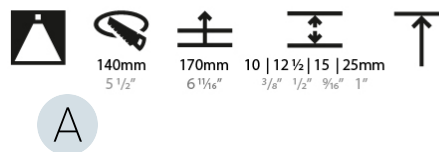

ELECTRICAL

Lamp Type: LED (Zhaga Standard)
Input Wattage (W): 13.2 / 16.5
Total Output Wattage (W): 12.1 / 14.7
Dimming: Tri-Mode (Non-Dimming and Phase Dimming (120Vac only) and 0-10V Dimming)
Driver Included: No
Driver Location: Recessed Housing
Driver Type: Constant Current - Universal
Driver Class: Class 2
Housing: See components
Input Voltage (V): 120 - 277
Constant Current (MA): 350

LED

Number of LEDs: 1
Color Temperature (°K): 2700 / 3000 / 3500 / 4000
Max. Delivered Lumen (lm): 814 / 877 / 911 / 930
Nominal Lumen (lm): 1246 / 1342 / 1396 / 1424
CRI: >90 CRI
Efficiency (%): 90.5
Lamp Life (hrs): 50000
Upon Request: RGB-W Tunable White Special Color Temperature Special LED

OPTICAL

Reflector°: 10
Optic°: Lens Pack - No Lens / Linear Spread Lens / Honeycomb / Spread Lens
Upon Request: Special Beam Angles

RATINGS AND CERTIFICATIONS

382, F 416-247-9319, www.zaneen.com

Created by Zaneen Lighting for North American Standards. At the end of the existing Model #. For assistance on 'custom' specifications, contact zteam@zaneen.com. In a constant effort to supply the best product, we reserve the right to change specifications or materials without notice. The most recent specification sheets are found at zaneen.com

IP rating: IP20