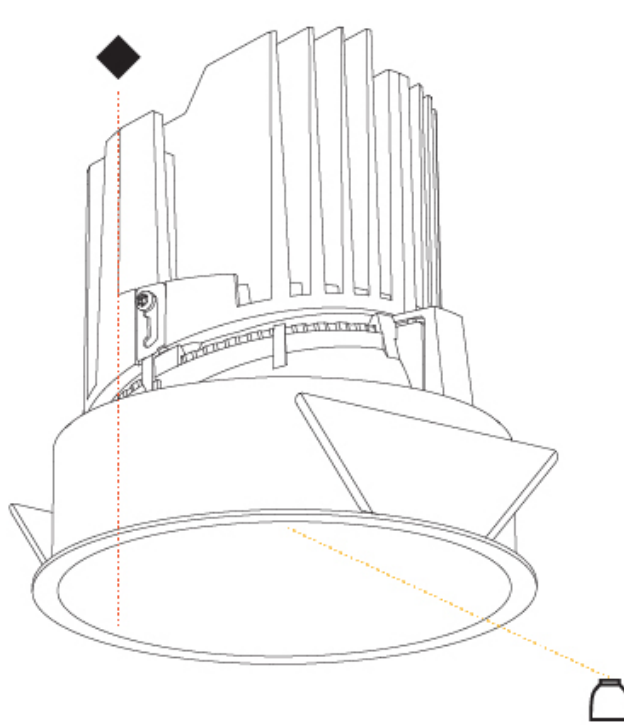

BIONIQ ROUND DEEP RECESSED

A35275-

PROJECT

TYPE

SPECIFIER

QUANTITY

DATE

A